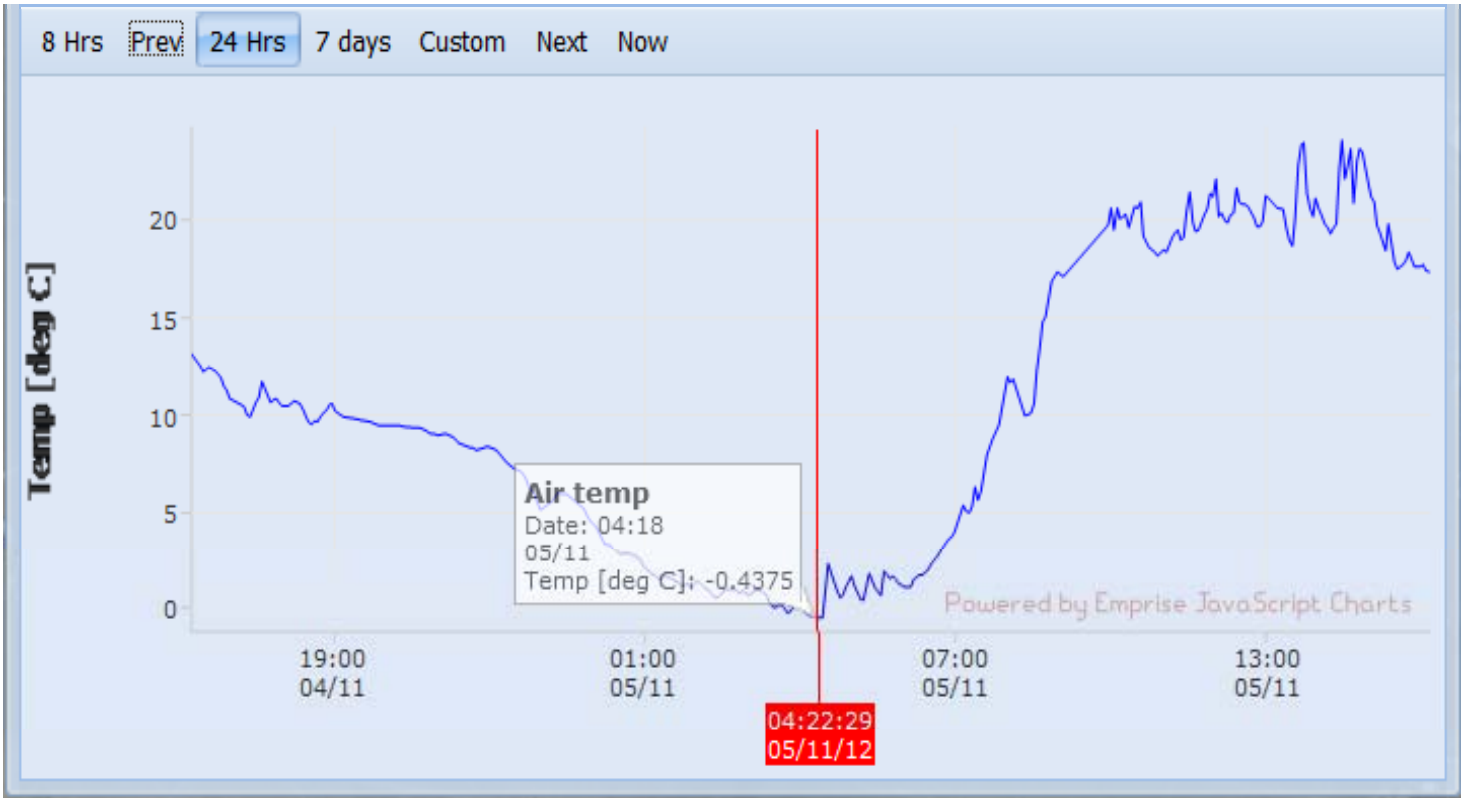

# TWYFORD GRAVELS VINEYARD

**Roys Hill: Vineyard Weather**

**Temperature**

Latest time: 12:00:00 a.m. 06/11/12

Plot	Latest	Unit
<input checked="" type="checkbox"/> Air Temp: Roys Hill Hourly	9.16	°C
<input checked="" type="checkbox"/> Vine Temp 10min: Roys Hill 10min	9.35	°C
<input checked="" type="checkbox"/> Dew Pt 10min: Roys Hill 10min	8.23	°C
<input checked="" type="checkbox"/> Soil 100MM: Roys Hill Hourly	18.78	°C
<input checked="" type="checkbox"/> Soil 200MM: Roys Hill Hourly	18.41	°C
<input type="checkbox"/> Vine Temp: Roys Hill Hourly	9.44	°C

**Air Temp: Roys Hill Hourly**

Max	Average	Min
19.48	10.21	1.239

**Vine Temp 10min: Roys Hill 10min**

Max	Average	Min
21.77	11.07	0.53

**Dew Pt 10min: Roys Hill 10min**

Max	Average	Min
9.38	5.945	1.001

**Soil 100MM: Roys Hill Hourly**

Max	Average	Min
22.02	19.62	16.08

**Soil 200MM: Roys Hill Hourly**

Max	Average	Min
20.43	18.41	16.37

**Vine Temp: Roys Hill Hourly**

Max	Average	Min
20.84	11.07	0.759

14.11.2011

14.11.2011

14.11.2011