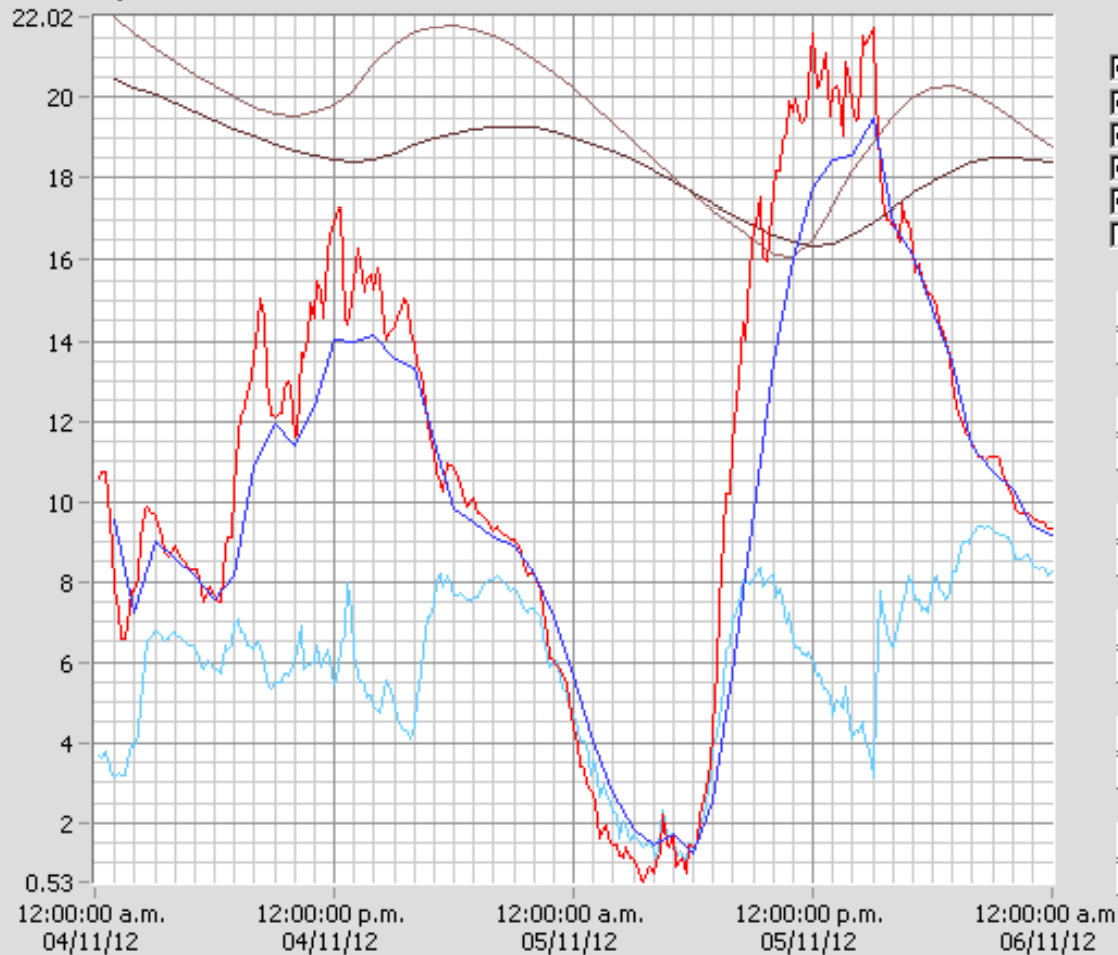

# TWYFORD GRAVELS VINEYARD

**Roys Hill: Vineyard Weather**

**Temperature**

Latest time: 12:00:00 a.m. 06/11/12

Plot	Latest	Unit
<input checked="" type="checkbox"/> Air Temp: Roys Hill Hourly	9.16	°C
<input checked="" type="checkbox"/> Vine Temp 10min: Roys Hill 10min	9.35	°C
<input checked="" type="checkbox"/> Dew Pt 10min: Roys Hill 10min	8.23	°C
<input checked="" type="checkbox"/> Soil 100MM: Roys Hill Hourly	18.78	°C
<input checked="" type="checkbox"/> Soil 200MM: Roys Hill Hourly	18.41	°C
<input type="checkbox"/> Vine Temp: Roys Hill Hourly	9.44	°C

**Air Temp: Roys Hill Hourly**

Max	Average	Min
19.48	10.21	1.239

**Vine Temp 10min: Roys Hill 10min**

Max	Average	Min
21.77	11.07	0.53

**Dew Pt 10min: Roys Hill 10min**

Max	Average	Min
9.38	5.945	1.001

**Soil 100MM: Roys Hill Hourly**

Max	Average	Min
22.02	19.62	16.08

**Soil 200MM: Roys Hill Hourly**

Max	Average	Min
20.43	18.41	16.37

**Vine Temp: Roys Hill Hourly**

Max	Average	Min
20.84	11.07	0.759

14.11.2011

14.11.2011

14.11.2011